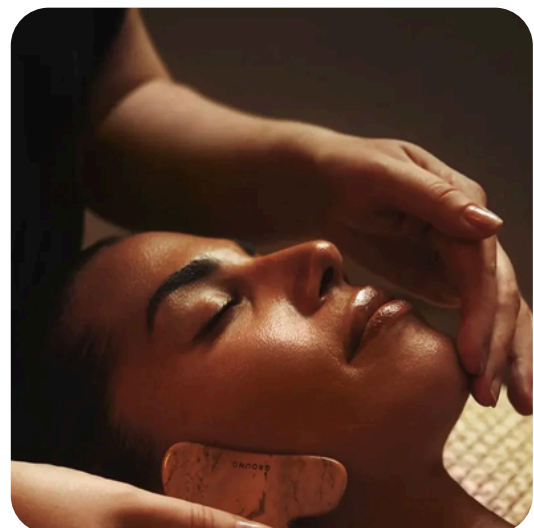

GROUND

wellbeing

GROUND seeks to address real-world issues such as sleep, anxiety, hormone fluctuations, gut health and cancer care.

GROUND BODY

Grounding Ritual <i>60/90 minutes</i>	€150/€200
Balancing Ritual <i>90 minutes</i>	€200
Restorative Ritual <i>60/90 minutes</i>	€150/€200
Cleansing Ritual <i>60/90/120 minutes</i>	€150/€200/€240

GROUND FACE

Mindful Face Ritual <i>60/90 minutes</i>	€145/ €195
Awakening Face Ritual <i>60/90 minutes</i>	€145/€195

GROUND BARRÓG TREATMENTS

Carefully created for those living with and beyond cancer.

Full Body Massage <i>75 Minutes</i> <i>60 minute treatment, 15 minute consultation</i>	€150
Barróg Soothing Ritual <i>105 Minutes</i> <i>90 minute treatment, 15 minute consultation</i>	€200
Barróg Restful Ritual <i>105 Minutes</i> <i>60 minute treatment, 15 minute consultation</i>	€200
Barróg Calming Ritual <i>105 Minutes</i> <i>60 minute treatment, 15 minute consultation</i>	€200

SEABODY™

Integrity and impact are at the core of marine-powered cosmetics and nutraceuticals. Carefully designed to deliver visible benefits without harm to our planet.

SEABODY FACE

Touch Facial
60 minutes

Scalp Release
45 minutes

€100

Back and Face Elevate
60 minutes

€160

ELEMIS

A skin wellness brand with a commitment to results. An innovative and global British skincare brand with over 30 years of expertise