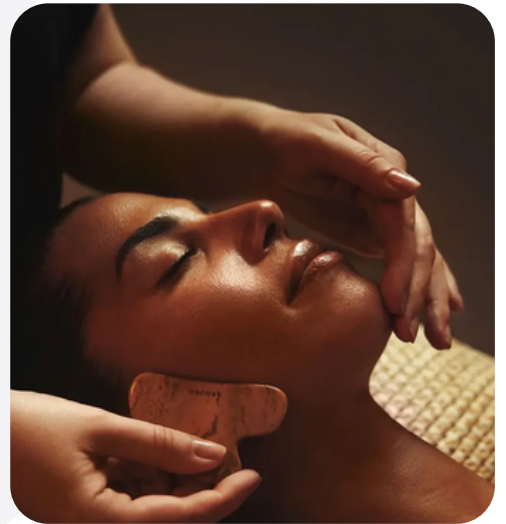

EASANNA

WELLNESS & SPA

SHEEN MASSAGE TREATMENTS

Deep Tissue Massage

30/60 minutes

€ 85/ €160

Rejuvenating Massage

30/60 minutes

€75/€150

Hot Stone Massage

60 minutes

€165

Indian Head Massage

45 minutes

€115

MUM TO BE TREATMENTS

Parental Massage

45 minutes

€130

SHARED EXPERIENCE TREATMENTS

Bliss for Two

90 minutes

€480 (for 2 people)

Time for Two